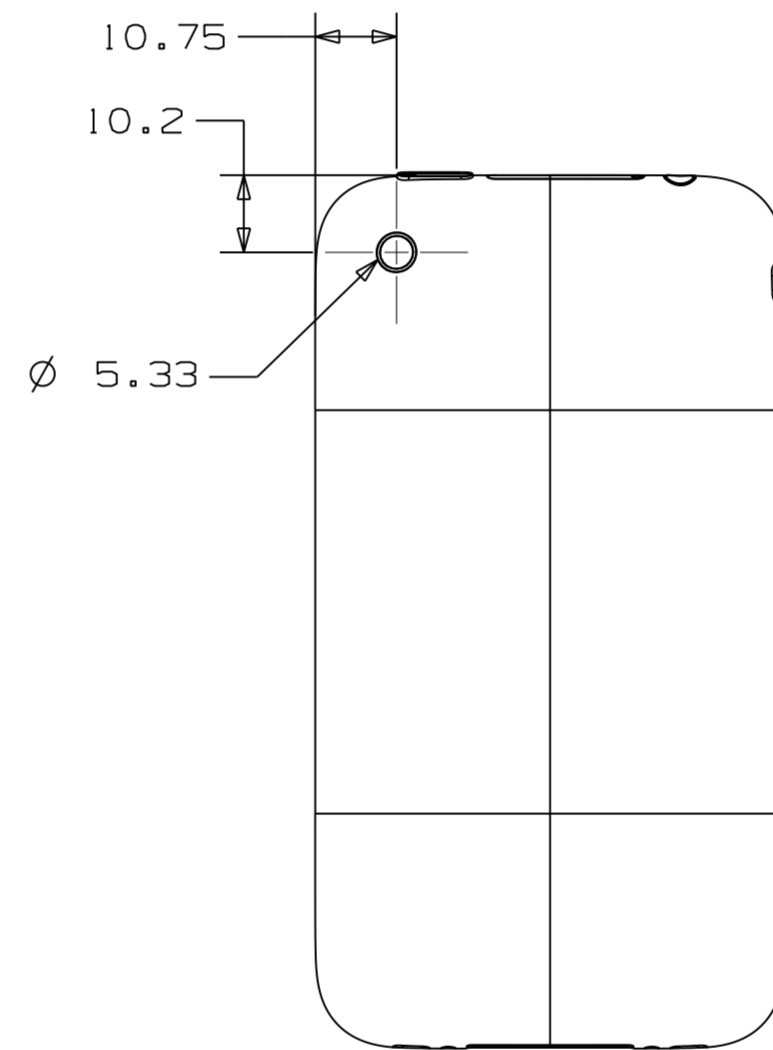

4

3

2

1

METRIC		Apple Inc.	
NOTICE OF PROPRIETARY PROPERTY: THE INFORMATION CONTAINED HEREIN IS THE PROPRIETARY PROPERTY OF APPLE INC. THE POSSESSOR AGREES TO THE FOLLOWING: (i) ALL RIGHTS RESERVED			
DIMENSIONS ARE IN MILLIMETERS TOLERANCES		TITLE	
X.X	±0.4	iPhone 3G	
X.XX	±0.20		
X.XXX	±0.100		
ANGLES ±0.5°		DRAWING NUMBER	
DO NOT SCALE DRAWINGS		REV. 0	
THIRD ANGLE PROJECTION		SCALE	SHT 1 OF 1
		NONE	