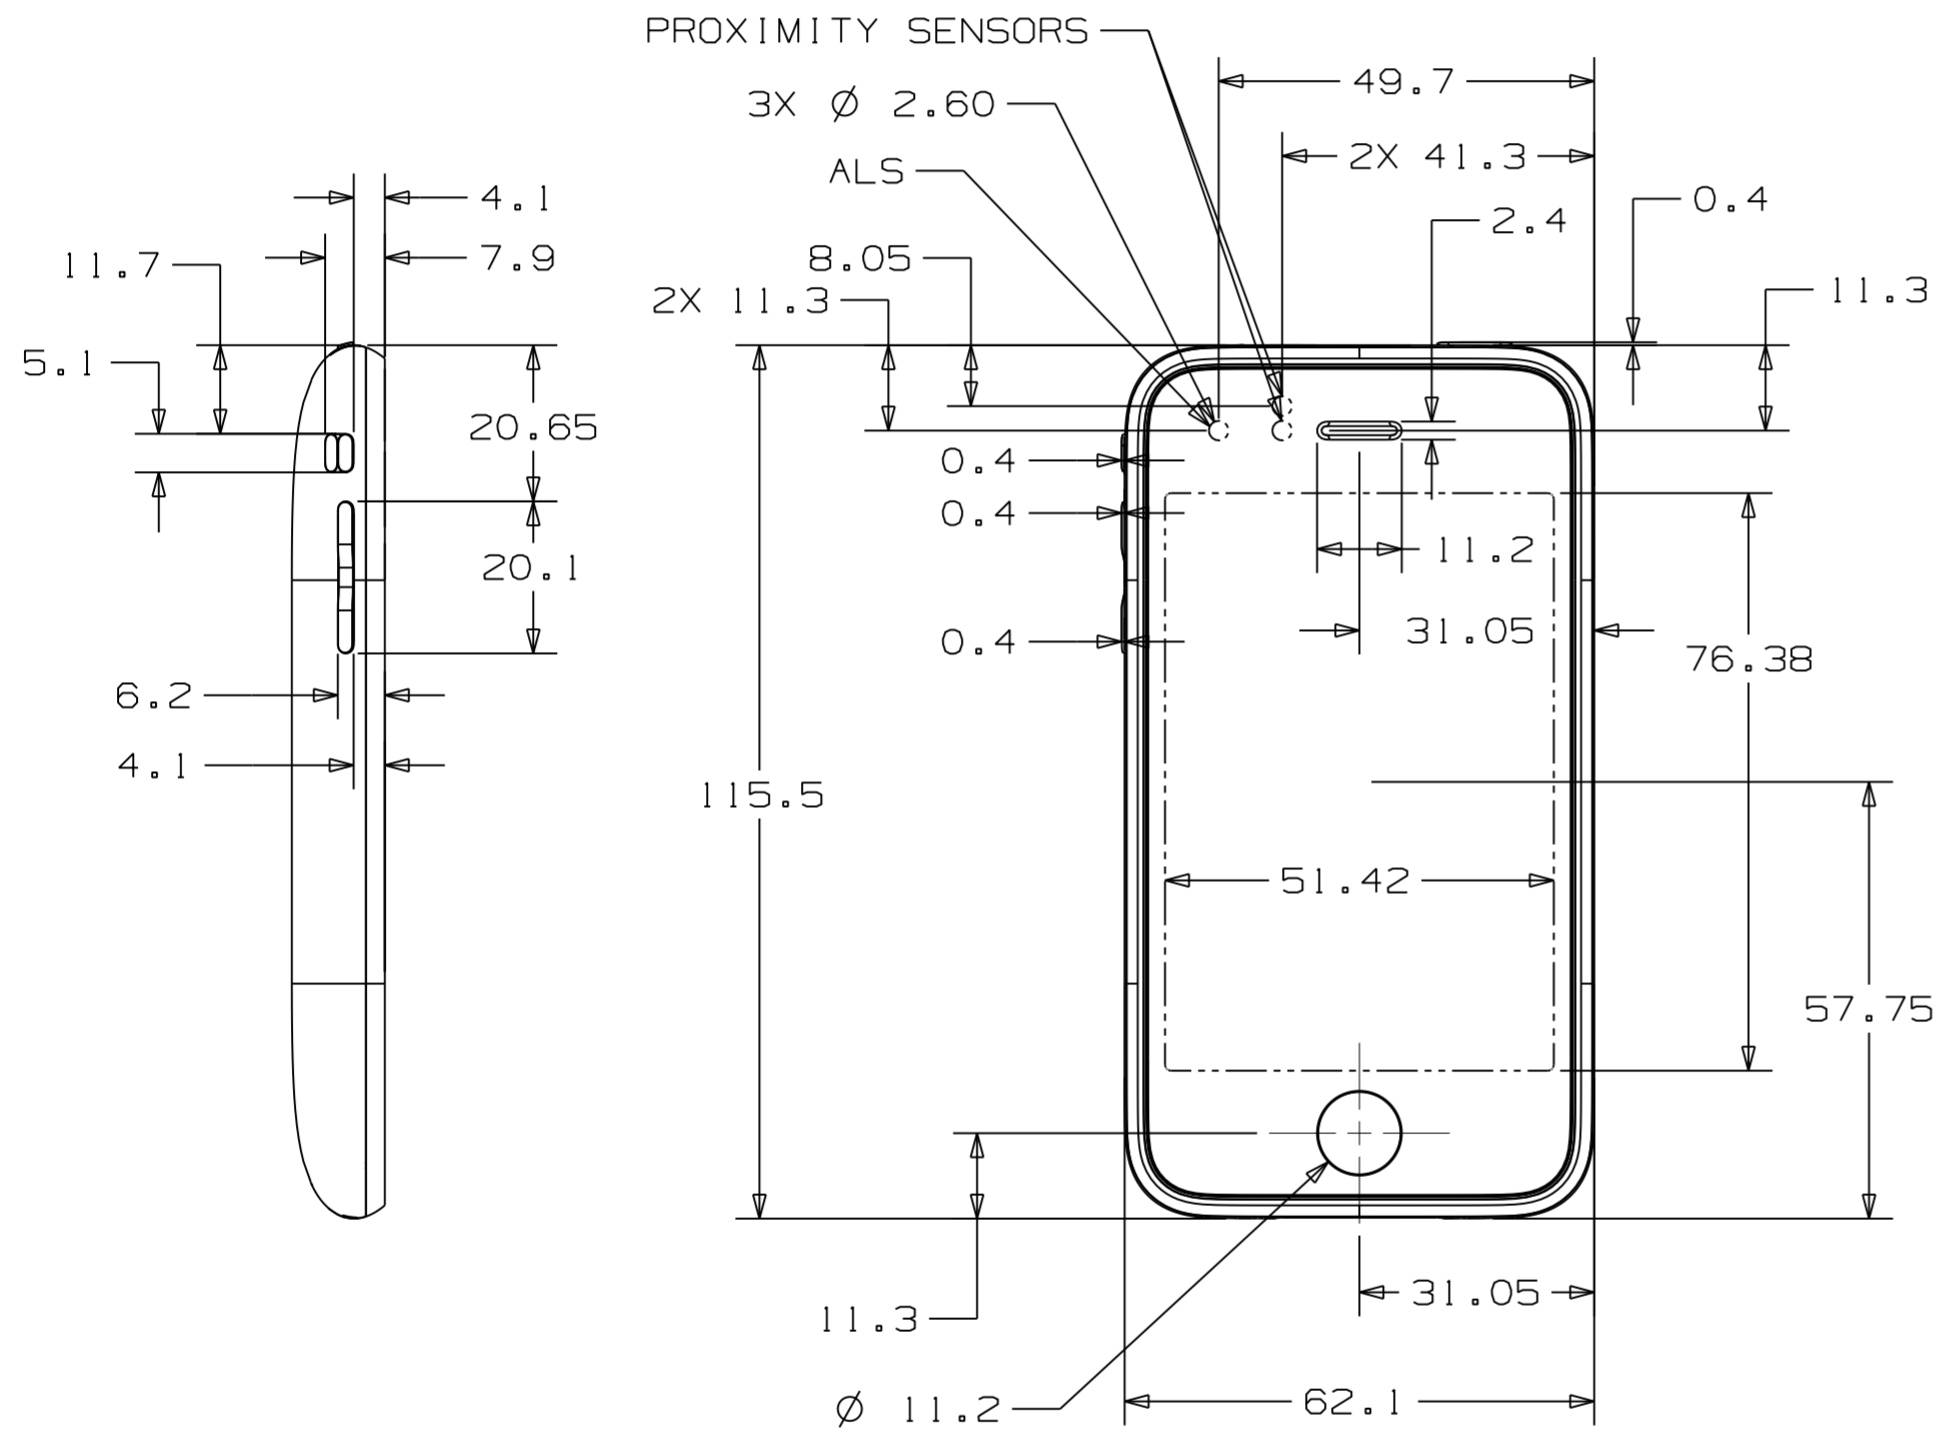

4

3

2

1

METRIC		Apple Inc.	
NOTICE OF PROPRIETARY PROPERTY: THE INFORMATION CONTAINED HEREIN IS THE PROPRIETARY PROPERTY OF APPLE INC. THE POSSESSOR AGREES TO THE FOLLOWING: (i) ALL RIGHTS RESERVED			
DIMENSIONS ARE IN MILLIMETERS TOLERANCES		TITLE	
X.X	±0.4	iPhone 3G	
X.XX	±0.20		
X.XXX	±0.100		
ANGLES ±0.5°		DRAWING NUMBER	
DO NOT SCALE DRAWINGS		REV. 0	
THIRD ANGLE PROJECTION		SCALE	SHT 1 OF 1
		NONE	

4

3

2

NX GENERATED